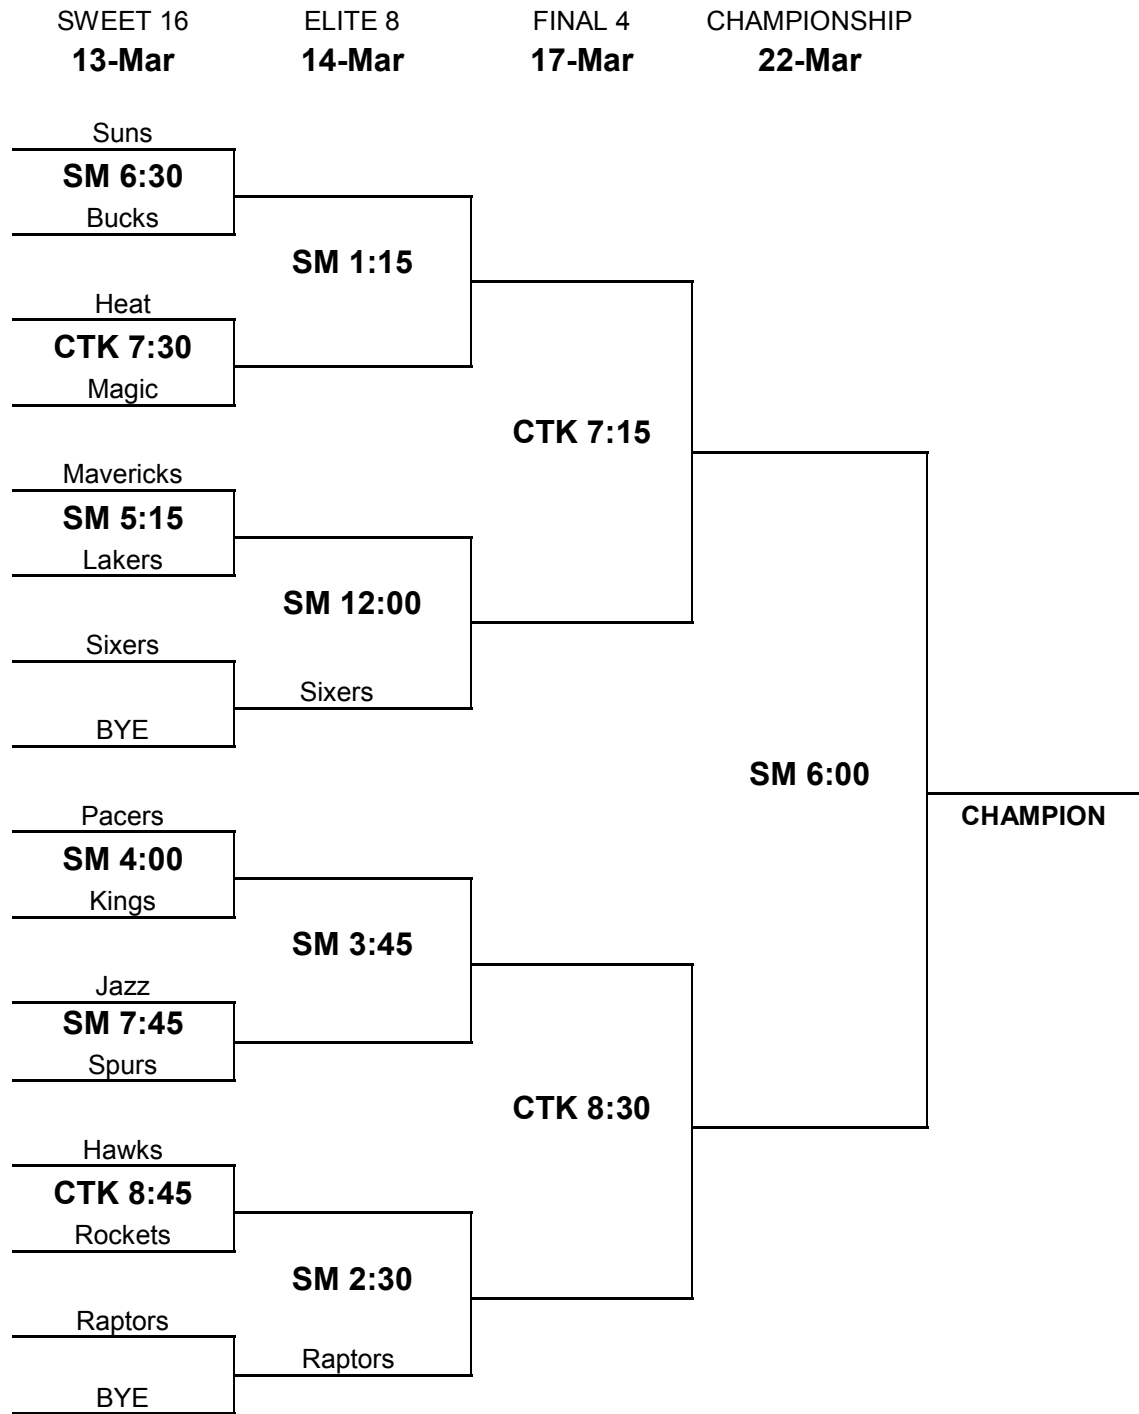

# 6<sup>TH</sup> GRADE BOYS 2009-2010 PLAYOFF BRACKET

Team on top is Home and wears Blue